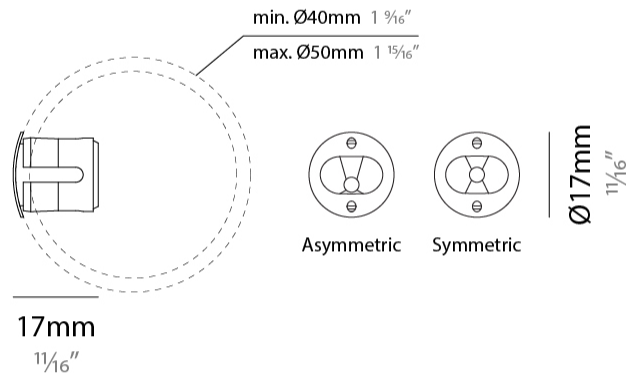

GENERAL

Series: Eyes Handrail
Subseries: Eyes 17 for Handrail
Brand: Unonovesette
Division: Exterior
Mounting Type: Recessed
Mounting Location: Handrail
Subcategory: Marker

PHYSICAL

Shape: Round
Diameter (mm): 17
Diameter (in): 11/16
Depth (mm): 17
Depth (in): 11/16
Light Distribution: Direct
Weight (kg): 0.13
Installation Requirement: Fixing springs
Diffuser: Extra clear glass 4mm
Fixture Finish: PSS
Fixture Material: Stainless Steel AISI 316L
Cable Details: 200 cm 2x0,5 mm2
Cut-out Measurements: 15mm / 9/16"

ELECTRICAL

Lamp Type: LED
Input Wattage (W): 2.33
Total Output Wattage (W): 1.05
Dimming: Non-Dimming / Phase Dimming (120Vac only) / 0-10V Dimming
Driver Included: No
Driver Location: Remote
Driver Type: Constant Current - Universal
Driver Class: Class 2
Housing: ENCP4
Input Voltage (V): 120 - 277
Output Voltage (V): 24
Constant Current (MA): 350

LED

Number of LEDs: 1
Color Temperature (°K): 2700 / 3000
Max. Delivered Lumen (lm): 124 (3000K)
Nominal Lumen (lm): 150 (3000K)
CRI: >90 CRI
Lamp Life (hrs): 50000

OPTICAL

Reflector: Assymetric / Symetric

RATINGS AND CERTIFICATIONS

Certified By: Certified for North American Standards
IP rating: IP67
Marine Grade: Stainless Steel AISI 316L