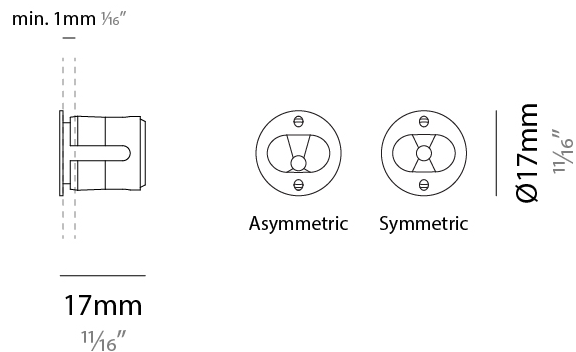

GENERAL

Series: Eyes Handrail
Subseries: Eyes 17 for Handrail
Brand: Unonovesette
Division: Exterior
Mounting Type: Recessed
Mounting Location: Handrail
Subcategory: Marker

PHYSICAL

Shape: Round
Diameter (mm): 17
Diameter (in): 11/16
Depth (mm): 17
Depth (in): 11/16
Light Distribution: Direct
Weight (kg): 0.13
Installation Requirement: Fixing springs
Diffuser: Extra clear glass 4mm
Fixture Finish: PSS
Fixture Material: Stainless Steel AISI 316L
Cable Details: 200 cm 2x0,5 mm2
Cut-out Measurements: 15mm / 9/16"

ELECTRICAL

Lamp Type: LED
Input Wattage (W): 2.33
Total Output Wattage (W): 1.05
Dimming: Non-Dimming / Phase Dimming (120Vac only) / 0-10V Dimming
Driver Included: No
Driver Location: Remote
Driver Type: Constant Current - Universal
Driver Class: Class 2
Housing: ENCP4
Input Voltage (V): 120 - 277
Output Voltage (V): 24
Constant Current (MA): 350

LED

Number of LEDs: 1
Color Temperature (°K): 2700 / 3000
Max. Delivered Lumen (lm): 124 (3000K)
Nominal Lumen (lm): 150 (3000K)
CRI: >90 CRI
Lamp Life (hrs): 50000

OPTICAL

Reflector: Assymetric / Symetric

RATINGS AND CERTIFICATIONS

Certified By: Certified for North American Standards
IP rating: IP67
Marine Grade: Stainless Steel AISI 316L